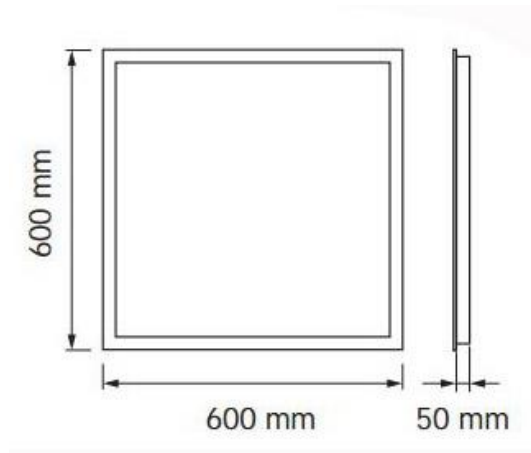

Surface Mounted Frame Kit

Model: 991899